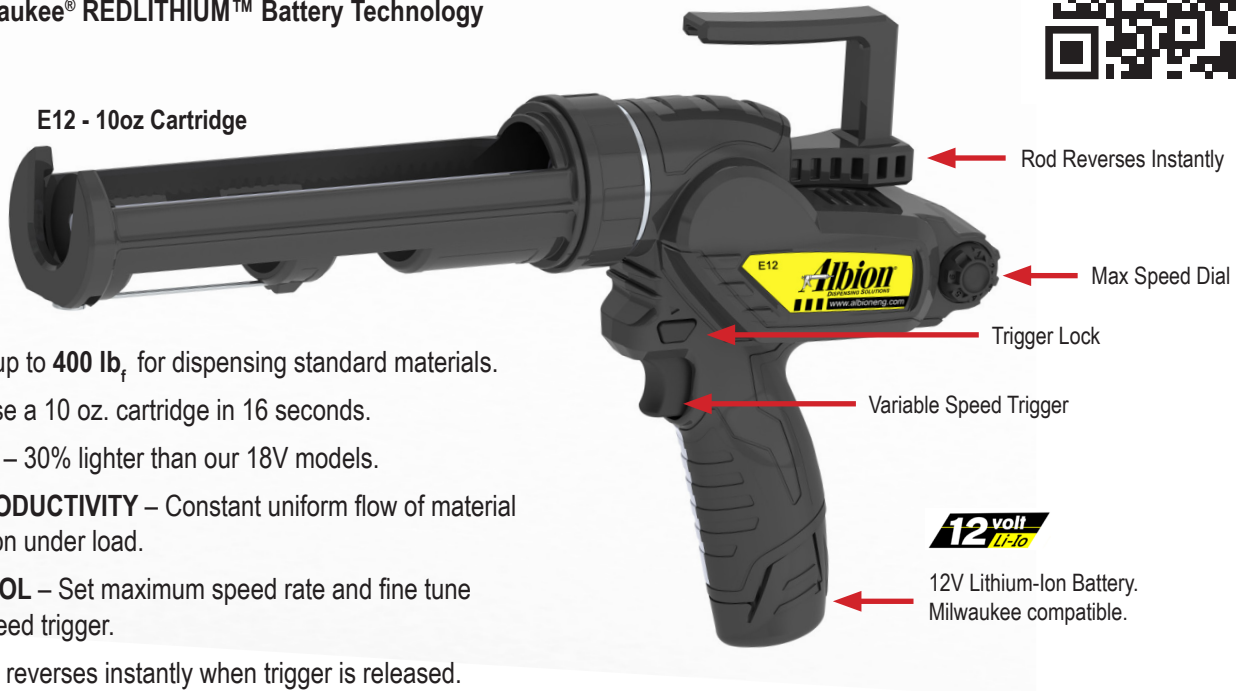

# SAUSAGE & CARTRIDGE 12V CORDLESS GUNS

Bulletin 339A

The Best Just Keeps Gettin' Better!®

✓Bulk

✓Sausage

✓Cartridge

✓Multi-Component

✓Accessories

## ENJOY THE CONVENIENCE OF CORDLESS BATTERY POWER WITH NO LOSS IN SPEED

Powered by Milwaukee® REDLITHIUM™ Battery Technology

- **POWERFUL** – up to 400 lb<sub>f</sub> for dispensing standard materials.
- **FAST** – Dispense a 10 oz. cartridge in 16 seconds.
- **LIGHTWEIGHT** – 30% lighter than our 18V models.
- **INCREASE PRODUCTIVITY** – Constant uniform flow of material with no oscillation under load.
- **TOTAL CONTROL** – Set maximum speed rate and fine tune with variable speed trigger.
- **NO DRIP** – Rod reverses instantly when trigger is released.

E12Q - Quart Cartridge

E12S20 - 20oz Sausage

### ADDITIONAL FEATURES:

- Swivel barrel, Ladder hook pull and Puncture wire (E12 only).
- Comfortable rubber overmolded handles.
- Milwaukee® REDLITHIUM™ battery compatible, improves power accessibility in the field.
- Includes 12V Lithium-Ion battery for fade-free power (1004-3) and fast, 30-minute charger (1004-4).
- Australian (982-18), Euro (982-19) and UK (982-20) battery chargers available.