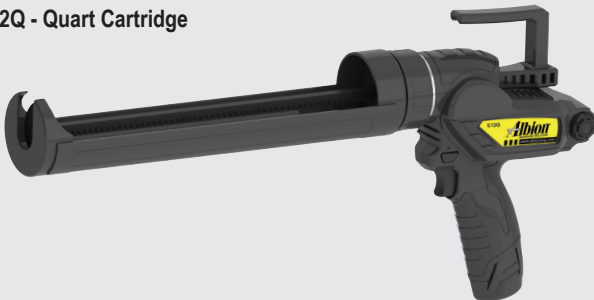

# SAUSAGE & CARTRIDGE 12V CORDLESS GUNS

Bulletin 339A

The Best Just Keeps Gettin' Better!®

✓Bulk

✓Sausage

✓Cartridge

✓Multi-Component

✓Accessories

## ENJOY THE CONVENIENCE OF CORDLESS BATTERY POWER WITH NO LOSS IN SPEED

Powered by Milwaukee® REDLITHIUM™ Battery Technology

- **POWERFUL** – up to 400 lb<sub>f</sub> for dispensing standard materials.
- **FAST** – Dispense a 10 oz. cartridge in 16 seconds.
- **LIGHTWEIGHT** – 30% lighter than our 18V models.
- **INCREASE PRODUCTIVITY** – Constant uniform flow of material with no oscillation under load.
- **TOTAL CONTROL** – Set maximum speed rate and fine tune with variable speed trigger.
- **NO DRIP** – Rod reverses instantly when trigger is released.

E12Q - Quart Cartridge

E12S20 - 20oz Sausage

### ADDITIONAL FEATURES:

- Swivel barrel, Ladder hook pull and Puncture wire (E12 only).
- Comfortable rubber overmolded handles.
- Milwaukee® REDLITHIUM™ battery compatible, improves power accessibility in the field.
- Includes 12V Lithium-Ion battery for fade-free power (1004-3) and fast, 30-minute charger (1004-4).
- Australian (982-18), Euro (982-19) and UK (982-20) battery chargers available.