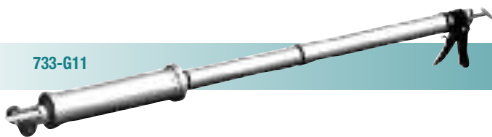

80oz Nozzle Variations

- (3) 235-3 Orange Cone nozzles and (1) 421-G01 Ring Cap replaces (1) 426-G01 Front Cap and (1) 32-55 1/2 inch round nozzle

Steel Barrel Guns (see page 7 for Barrel information)

103-16	Special Deluxe Manual Gun	375 lb_f	50 psi
200-7	Air-Powered Gun	* →	120 psi
103-16E	Cordless Gun 18V	950 lb_f	105 psi

733-G11