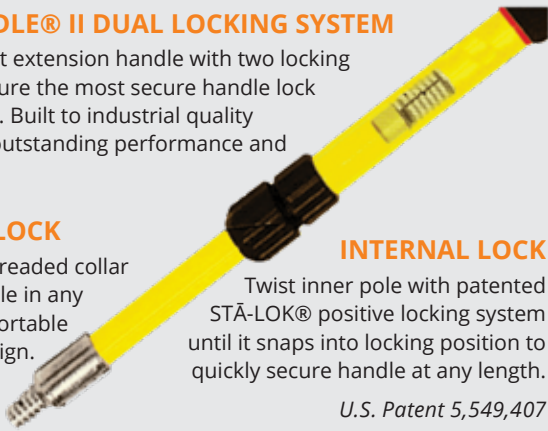

## SUPERHANDLE® II DUAL LOCKING SYSTEM

The world's first extension handle with two locking systems to ensure the most secure handle lock available today. Built to industrial quality standards for outstanding performance and durability.

### EXTERNAL LOCK

Screw down threaded collar to secure handle in any position. Comfortable ergonomic design.

### INTERNAL LOCK

Twist inner pole with patented STÅ-LOK® positive locking system until it snaps into locking position to quickly secure handle at any length.

U.S. Patent 5,549,407

## UPGRADE TO ULTRA

Our new "Ultra" version includes a virtually indestructible threaded tip milled from solid aluminum bar stock. Use it for heavier-weight ends or when the tool end will be subject to high leverage forces.