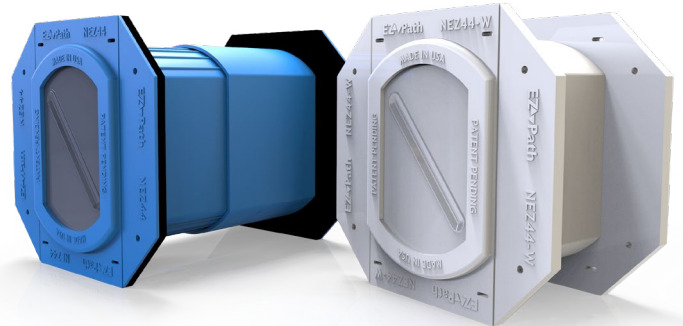

Series 44NEZ Smoke & Acoustical Pathway

EZ-Path® Series 44NEZ Smoke and Acoustical Pathway is a factory manufactured cable pathway solution for cabling penetrations in non-fire-rated walls and floors. **EZ-Path® Series 44NEZ** is a maintenance-free cabling solution that allows for 0 up to 100% visual fill of cables while maintaining exceptional smoke and acoustical ratings.

Features & Benefits

- Cable capacity continuity with the **EZ-Path® Series 44+ Fire-Rated Pathway**
- Installs as individual pathways or gangs of up to 5 devices
- Allows for easy moves, adds, and changes
- Available in blue and white

Easily installs individually, or with 3 gang 16" OC or 5 gang 24" OC kits

ORDERING INFORMATION

Catalog Number	UPC Number	Description	(UOM) Qty.	Case Qty.	Weight (Each)	
NEZ44	730573111727	EZ-Path® Series 44NEZ Smoke and Acoustical Pathway		1	4	1.92 lbs (0.89 kg)
NEZ44-W	730573111734	EZ-Path® Series 44NEZ Smoke and Acoustical Pathway (White)		1	4	1.92 lbs (0.89 kg)
NEZD344	730573111772	EZ-Path® Series 44NEZ Smoke and Acoustical Pathway 3-Gang Kit [16" (406mm) Wall Studs]		1	1	5.27 lbs (2.39 kg)
NEZD344-W	730573111789	EZ-Path® Series 44NEZ Smoke and Acoustical Pathway (White) 3-Gang Kit [16" (406mm) Wall Studs]		1	1	5.27 lbs (2.39 kg)
NEZD544	730573111796	EZ-Path® Series 44NEZ Smoke and Acoustical Pathway 5-Gang Kit [24" (610mm) Wall Studs]		1	1	7.94 lbs (3.60 kg)
NEZD544-W	730573111802	EZ-Path® Series 44NEZ Smoke and Acoustical Pathway (White) 5-Gang Kit [24" (610mm) Wall Studs]		1	1	7.94 lbs (3.60 kg)