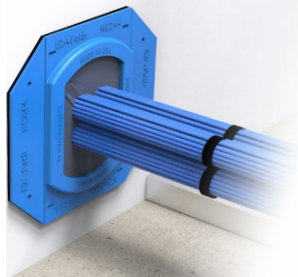

Series 44NEZ Smoke & Acoustical Pathway

EZ-Path® Series 44NEZ Smoke and Acoustical Pathway is a factory manufactured cable pathway solution for cabling penetrations in non-fire-rated walls and floors. **EZ-Path® Series 44NEZ** is a maintenance-free cabling solution that allows for 0 up to 100% visual fill of cables while maintaining exceptional smoke and acoustical ratings.

Features & Benefits

- Cable capacity continuity with the **EZ-Path® Series 44+ Fire-Rated Pathway**
- Installs as individual pathways or gangs of up to 5 devices
- Allows for easy moves, adds, and changes
- Available in blue and white

Easily installs individually, or with 3 gang 16" OC or 5 gang 24" OC kits

ORDERING INFORMATION

Catalog Number	UPC Number	Description	(UOM) Qty.	Case Qty.	Weight (Each)	
NEZ44	730573111727	EZ-Path® Series 44NEZ Smoke and Acoustical Pathway		1	4	1.92 lbs (0.89 kg)
NEZ44-W	730573111734	EZ-Path® Series 44NEZ Smoke and Acoustical Pathway (White)		1	4	1.92 lbs (0.89 kg)
NEZD344	730573111772	EZ-Path® Series 44NEZ Smoke and Acoustical Pathway 3-Gang Kit [16" (406mm) Wall Studs]		1	1	5.27 lbs (2.39 kg)
NEZD344-W	730573111789	EZ-Path® Series 44NEZ Smoke and Acoustical Pathway (White) 3-Gang Kit [16" (406mm) Wall Studs]		1	1	5.27 lbs (2.39 kg)
NEZD544	730573111796	EZ-Path® Series 44NEZ Smoke and Acoustical Pathway 5-Gang Kit [24" (610mm) Wall Studs]		1	1	7.94 lbs (3.60 kg)
NEZD544-W	730573111802	EZ-Path® Series 44NEZ Smoke and Acoustical Pathway (White) 5-Gang Kit [24" (610mm) Wall Studs]		1	1	7.94 lbs (3.60 kg)