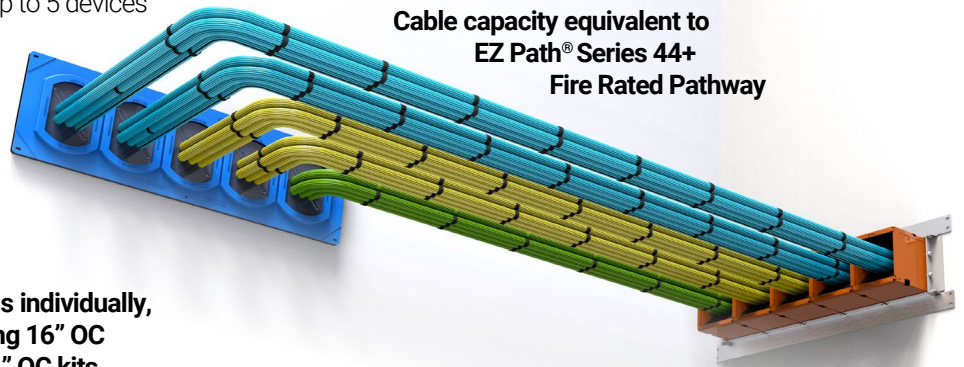

Series 44NEZ Smoke & Acoustical Pathway

EZ-Path® Series 44NEZ Smoke and Acoustical Pathway is a factory manufactured cable pathway solution for cabling penetrations in non-fire-rated walls and floors. **EZ-Path® Series 44NEZ** is a maintenance-free cabling solution that allows for 0 up to 100% visual fill of cables while maintaining exceptional smoke and acoustical ratings.

Features & Benefits

- Cable capacity continuity with the **EZ-Path® Series 44+ Fire-Rated Pathway**
- Installs as individual pathways or gangs of up to 5 devices
- Allows for easy moves, adds, and changes
- Available in blue and white

Easily installs individually, or with 3 gang 16" OC or 5 gang 24" OC kits

ORDERING INFORMATION

Catalog Number	UPC Number	Description	(UOM) Qty.	Case Qty.	Weight (Each)	
NEZ44	730573111727	EZ-Path® Series 44NEZ Smoke and Acoustical Pathway		1	4	1.92 lbs (0.89 kg)
NEZ44-W	730573111734	EZ-Path® Series 44NEZ Smoke and Acoustical Pathway (White)		1	4	1.92 lbs (0.89 kg)
NEZD344	730573111772	EZ-Path® Series 44NEZ Smoke and Acoustical Pathway 3-Gang Kit [16" (406mm) Wall Studs]		1	1	5.27 lbs (2.39 kg)
NEZD344-W	730573111789	EZ-Path® Series 44NEZ Smoke and Acoustical Pathway (White) 3-Gang Kit [16" (406mm) Wall Studs]		1	1	5.27 lbs (2.39 kg)
NEZD544	730573111796	EZ-Path® Series 44NEZ Smoke and Acoustical Pathway 5-Gang Kit [24" (610mm) Wall Studs]		1	1	7.94 lbs (3.60 kg)
NEZD544-W	730573111802	EZ-Path® Series 44NEZ Smoke and Acoustical Pathway (White) 5-Gang Kit [24" (610mm) Wall Studs]		1	1	7.94 lbs (3.60 kg)