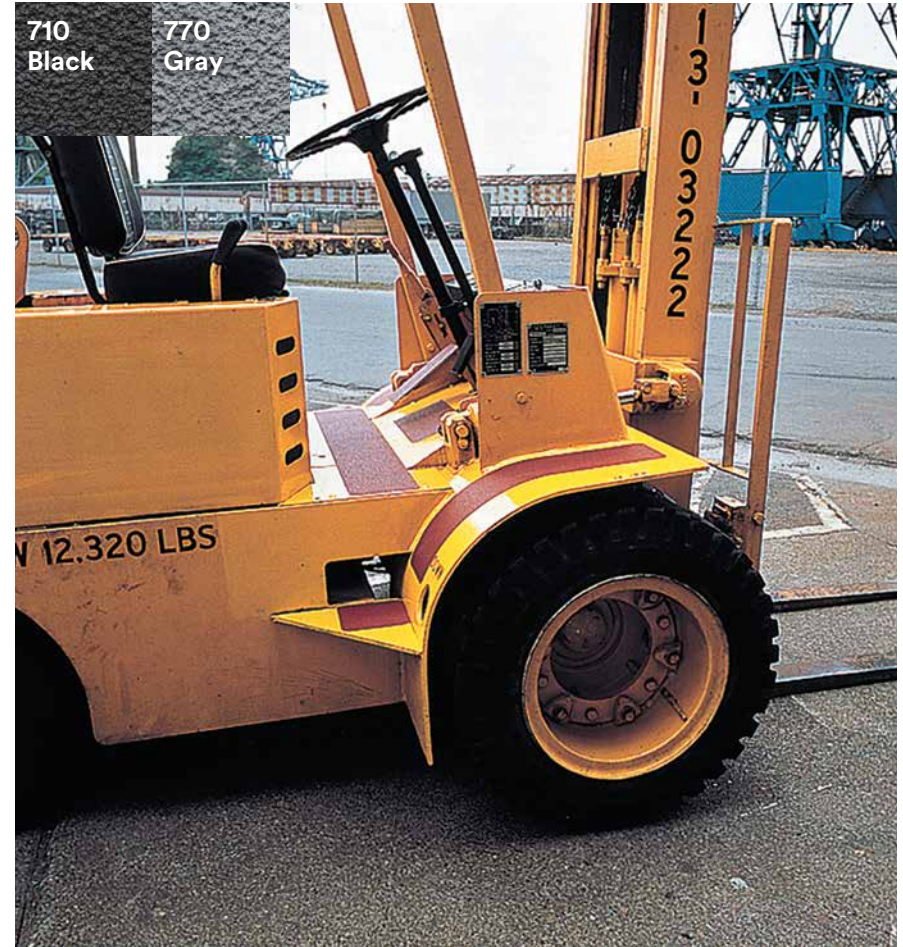

500 Series.

For irregular and contoured surfaces

3M™ Safety-Walk™ Slip-Resistant Conformable Tapes and Treads

Stairs | Ladders | Loading ramps | Platforms | Irregular surfaces like diamond plating | Flat surfaces with rivets or screw heads

700 Series.

For extreme conditions

3M™ Safety-Walk™ Slip-Resistant Coarse Tapes and Treads

Construction vehicles | Ship and plane decks | Trains | Semi-trailers | Oily wet areas | Platforms and ramps | Machine shops | Agriculture and forestry equipment | Recreational vehicles

Extra strong mineral particles prevent clogging in dirty and oily applications, reduce clean-up time

High-performance adhesive creates excellent bond to most surfaces

3M™ Safety-Walk™ Slip-Resistant Treads & Tapes Ordering Information

Model Number	Color	Description	Tread Sizes	Tape Sizes
220	Clear	Fine Resilient	6 in. x 24 in.	Custom sizes available from 1 in. to 48 in wide x 6 ft. to 480 ft. long. Also available in standard sizes.
280	White			
7705	White			
310	Black	Medium Resilient	6 in. x 24 in.	Custom sizes available from 1 in. to 48 in wide x 6 ft. to 480 ft. long. Also available in standard sizes.
370	Gray			
510	Black	Conformable	6 in. x 24 in.	Custom sizes available from 1 in. to 48 in wide x 6 ft. to 480 ft. long. Also available in standard sizes.
530	Safety Yellow			
610	Black	General Purpose	3/4 in. x 24 in. 5-1/2 in. x 5-1/2 in. 6 in. x 24 in.	Custom sizes available from 1 in. to 48 in wide x 6 ft. to 480 ft. long. Also available in standard sizes.
620	Clear			
630	Safety Yellow			
690	Photo-Lum			
613	Yellow-Black			
710	Black	Coarse	6 in. x 24 in.	Custom sizes available from 1 in. to 48 in wide x 6 ft. to 480 ft. long. Also available in standard sizes.
770	Gray			