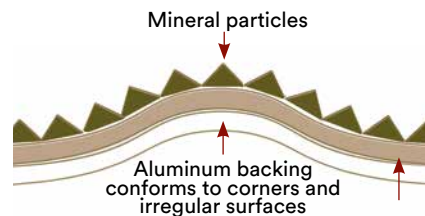

500 Series.

For irregular and contoured surfaces

3M™ Safety-Walk™ Slip-Resistant Conformable Tapes and Treads

Stairs | Ladders | Loading ramps | Platforms | Irregular surfaces like diamond plating | Flat surfaces with rivets or screw heads

Extra strong mineral particles prevent clogging in dirty and oily applications, reduce clean-up time

High-performance adhesive creates excellent bond to most surfaces

3M™ Safety-Walk™ Slip-Resistant Treads & Tapes Ordering Information

Model Number	Color	Description	Tread Sizes	Tape Sizes
220	Clear	Fine Resilient	6 in. x 24 in.	Custom sizes available from 1 in. to 48 in wide x 6 ft. to 480 ft. long. Also available in standard sizes.
280	White			
7705	White			
310	Black	Medium Resilient	6 in. x 24 in.	Custom sizes available from 1 in. to 48 in wide x 6 ft. to 480 ft. long. Also available in standard sizes.
370	Gray			
510	Black	Conformable	6 in. x 24 in.	Custom sizes available from 1 in. to 48 in wide x 6 ft. to 480 ft. long. Also available in standard sizes.
530	Safety Yellow			
610	Black	General Purpose	3/4 in. x 24 in. 5-1/2 in. x 5-1/2 in. 6 in. x 24 in.	Custom sizes available from 1 in. to 48 in wide x 6 ft. to 480 ft. long. Also available in standard sizes.
620	Clear			
630	Safety Yellow			
690	Photo-Lum			
613	Yellow-Black			
710	Black	Coarse	6 in. x 24 in.	Custom sizes available from 1 in. to 48 in wide x 6 ft. to 480 ft. long. Also available in standard sizes.
770	Gray			