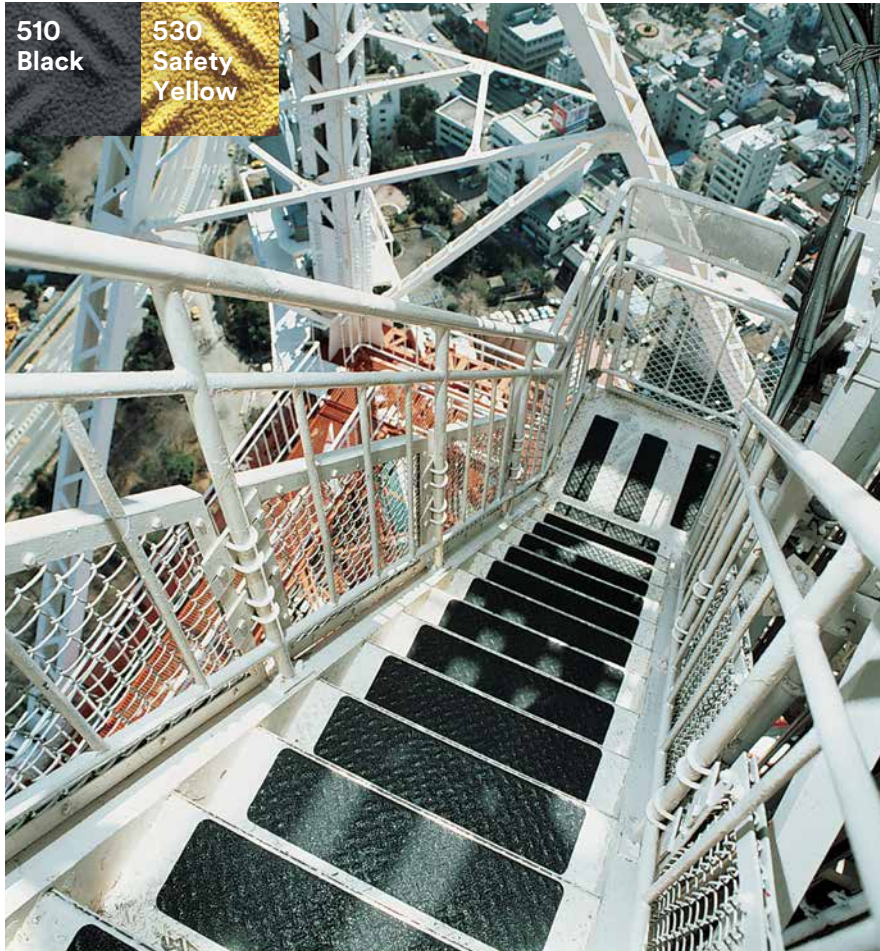

500 Series.

For irregular and contoured surfaces

3M™ Safety-Walk™ Slip-Resistant Conformable Tapes and Treads

Stairs | Ladders | Loading ramps | Platforms | Irregular surfaces like diamond plating | Flat surfaces with rivets or screw heads

700 Series.

For extreme conditions

3M™ Safety-Walk™ Slip-Resistant Coarse Tapes and Treads

Construction vehicles | Ship and plane decks | Trains | Semi-trailers | Oily wet areas | Platforms and ramps | Machine shops | Agriculture and forestry equipment | Recreational vehicles

Extra strong mineral particles prevent clogging in dirty and oily applications, reduce clean-up time

High-performance adhesive creates excellent bond to most surfaces

3M™ Safety-Walk™ Slip-Resistant Treads & Tapes Ordering Information