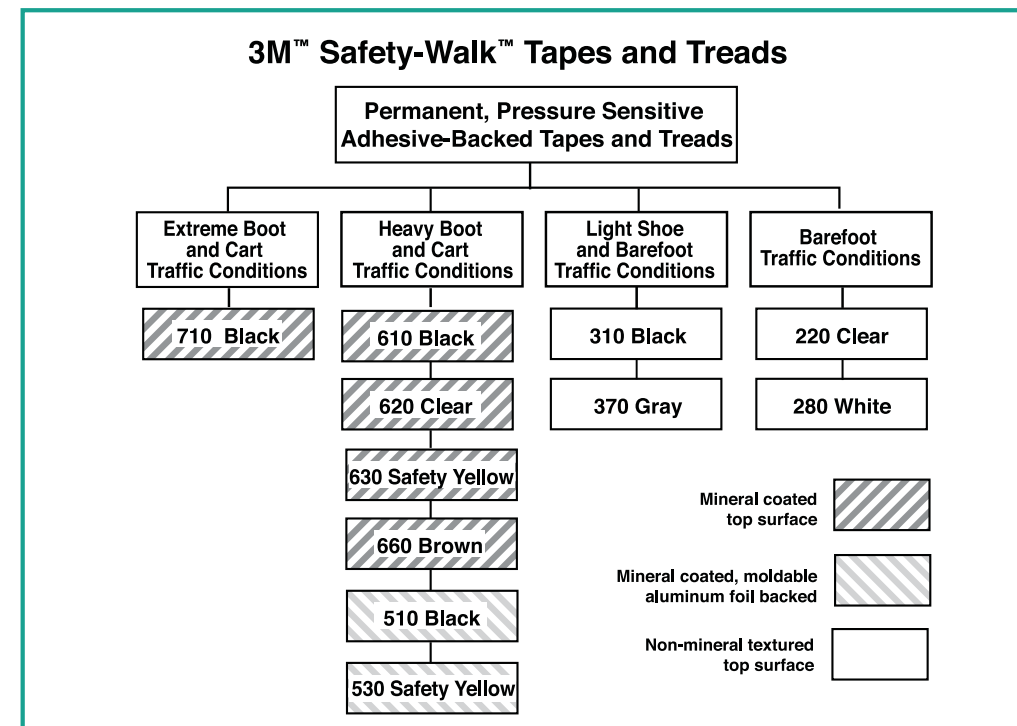

3M™ Safety-Walk™ Slip-Resistant Tapes and Treads

3M™ Safety-Walk™ Slip-Resistant Fine Resilient Tapes and Treads – 200 Series

High-friction, fine-textured, non-slip material. Reverse side coated with pressure-sensitive adhesive protected by a removable liner.

Product No.	Color	Size	UPC No.	Case/Qty.	Units	Stock No.
280	White	1" x 60'	500-48011-19315-6	4	Case	70-0705-4911-1
280	White	2" x 60'	500-48011-19316-3	2	Case	70-0705-4912-9
280	White	4" x 60'	500-48011-19317-0	1	Case	70-0705-4913-7
280	White	6" x 60'	500-48011-19318-7	1	Case	70-0705-4914-5
280	White	12" x 60'	500-48011-19319-4	1	Case	70-0705-4915-2
220	Clear	1" x 60'	500-48011-19303-3	4	Case	70-0705-4898-0
220	Clear	2" x 60'	500-48011-19304-0	2	Case	70-0705-4899-8
220	Clear	12" x 60'	500-48011-19305-7	1	Case	70-0705-4910-3

3M™ Safety-Walk™ Tub and Shower Products

3M™ Safety-Walk™ Tub & Shower Safety Strips

This fine-textured, slip-resistant material provides increased safety and comfort in light traffic, barefoot areas. 50/pack, 8 pk/cs

Product No.	Color	Size	UPC No.	Case/Qty.	Units	Stock No.
7705	White	.75" x 17"	500-48011-08216-0	400	Case	61-5000-1205-1
7707	Clear	.75" x 17"	500-48011-08220-7	400	Case	61-5000-1209-3

3M™ Safety-Walk™ Matting, Tapes and Treads

3M™ Safety-Walk™ Accessories

3M™ Safety-Walk™ Tread Primer

Solvent-based adhesive prepares rough or porous surfaces before application of slip-resistant tape and treads. One quart covers approximately 35 square feet.

Product No.	Size	UPC No.	Case/Qty.	Units	Stock No.
901	Quart	500-48011-19339-2	1	Case	70-0705-4945-9

3M™ Safety-Walk™ Edge Sealing Compound

Liquid, solvent-based sealer protects exposed edges of slip-resistant tapes and treads from excessive moisture or liquids. One 5-ounce tube with convenient tube applicator seals approximately 75 to 100 linear feet.

Product No.	Size	UPC No.	Case/Qty.	Units	Stock No.
902	5 oz	500-48011-19340-8	1	Case	70-0705-4946-7

3M™ Safety-Walk™ Rubber Hand Roller

Helps provide a firm bond when applying slip-resistant tapes and treads.

Product No.	Size	UPC No.	Case/Qty.	Units	Stock No.
903	-	500-48011-19341-5	1	Case	70-0705-4947-5