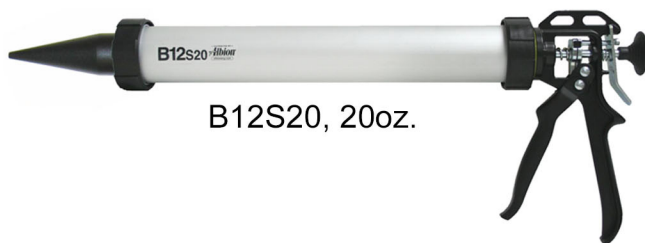

## Bulk

DL-59-T17, 30oz.

235-3  
Straight cone nozzle

935-3  
Bent cone nozzle

421-G01  
Ring frontcap

33-10  
Loading Sleeve

Follow plate  
504-G07, 5 gal.  
504-G01, 2 gal.

47-7  
Piston replacement kit

381-G02  
Mixer

800-G01  
Barrel brush

## Sausage

B12S20, 20oz.

935-4  
Bent cone

873-3  
Straight cone nozzle

873-5  
Front cap