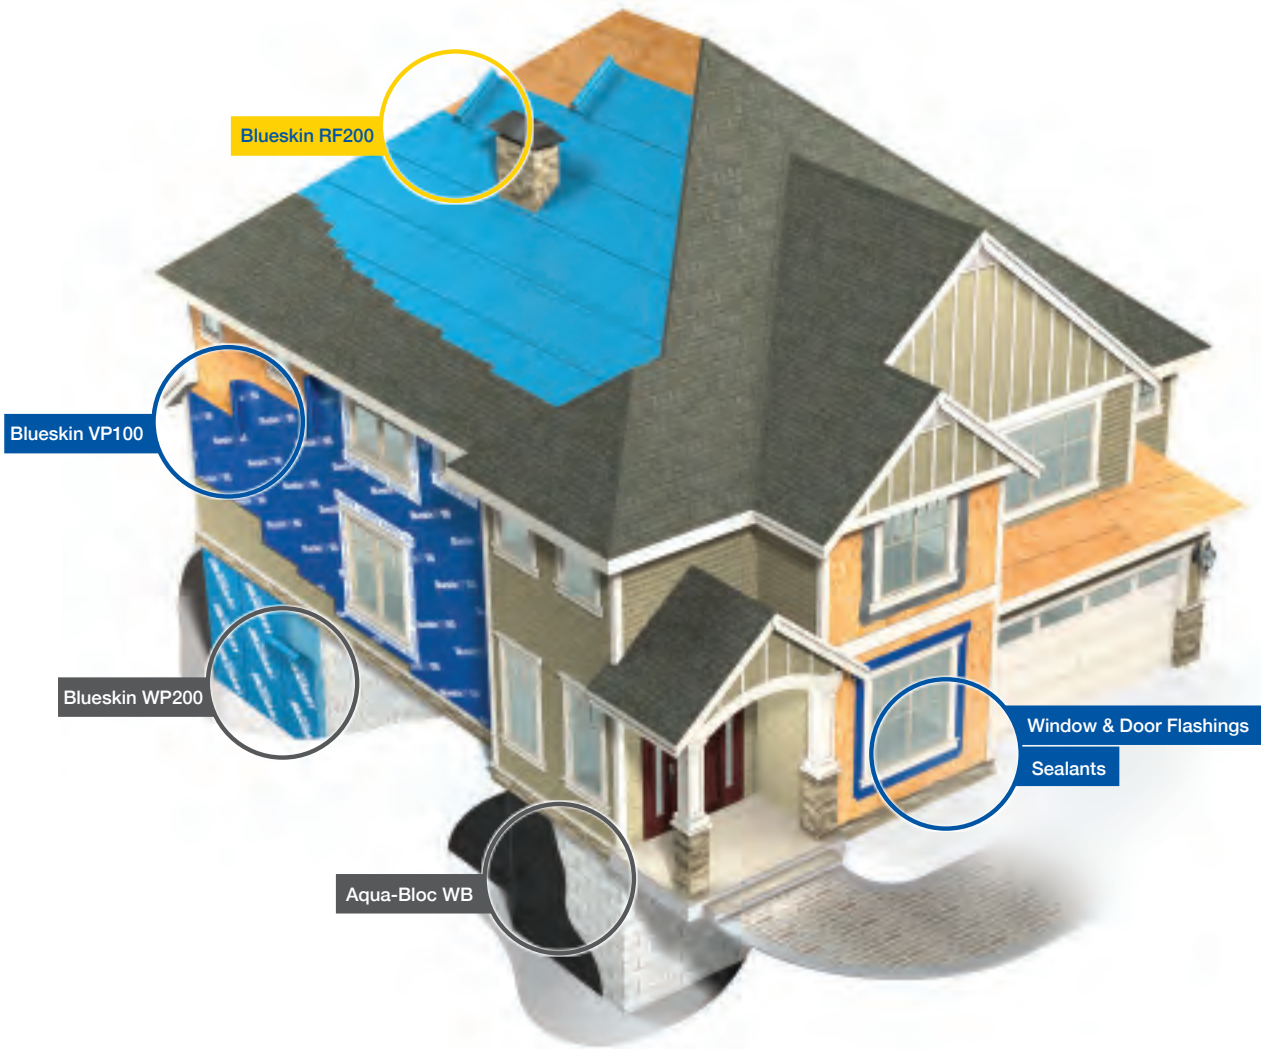

**Henry's innovative building products.  
Together, the most reliable system in the industry.**

PRODUCT	ROOF	WALL	FOUNDATION
Blueskin VP100		✓	
Blueskin WB25 and Blueskin WB Window and Door Flashing		✓	
Blueskin Butyl Flash Window and Door Flashing		✓	
Air-Bloc LF		✓	
Blueskin WP200			✓
Aqua-Bloc WB Elastomeric Asphalt Emulsion Waterproofing			✓
Blueskin Roof Ice and Water Barrier RF200	✓		
Henry 212 All Purpose Crystal Clear Sealant	✓	✓	✓
HE925 BES Sealant	✓	✓	✓
Blueskin Spray Prep	✓	✓	✓