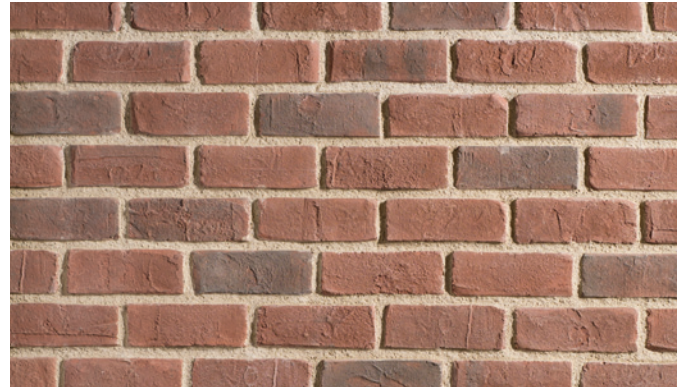

Peppered Craft Cannery Brick