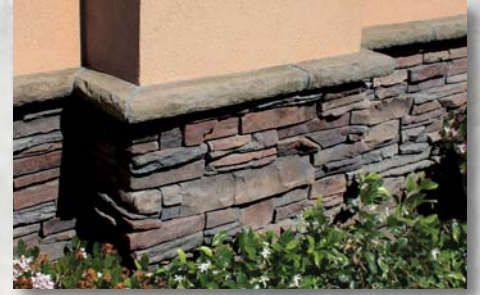

MOLDINGS & SILLS

Chiseled Stone Sill

BROWNSTONE

600 Series Sill

BROWNSTONE

Chiseled Stone Sill - *Aspen*

Bella Terra Sill

ROMAN

900 Series Sill

#2 GREY

500 Series Sill - *#2 Grey*

500 Series Wainscot or Sill

OFF WHITE

5" Molding

#2 GREY

LINTELS

Split Stone Lintel

CHABLIS

Split Stone Lintel

BROWNSTONE

Chiseled Stone Lintel - *Volterra*

(Above Window)

Chiseled Stone Lintel

LIGHT GREY

Chiseled Stone Lintel

BUFF

*Can be cut into an L-shape for recessed windows.

Split Stone Sill - *Volterra* *(Below Window)*

MANTELS

Chiseled Stone Mantel

CARMEL MOUNTAIN

Flagstone Mantel