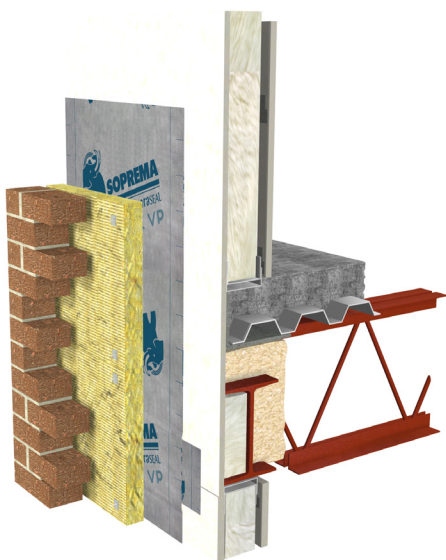

## VAPOR PERMEABLE AIR BARRIER MEMBRANE

SOPRASEAL® Stick VP is a self-adhered vapor-permeable air barrier membrane used in wall construction. SOPRASEAL Stick VP is composed of a tri-laminate polypropylene composite facer coated with a high tack self-adhesive backing protected by a silicone release film. The self-adhesive properties of SOPRASEAL Stick VP are unmatched in the industry, and the roll size combined with high tack adhesive make it very easy to install.

- Superior adhesive properties compared to competitive products
- Primer is not typically required
- UV exposure up to 180 days
- Self-sealing membrane ensuring a continuous air barrier; no moisture infiltration